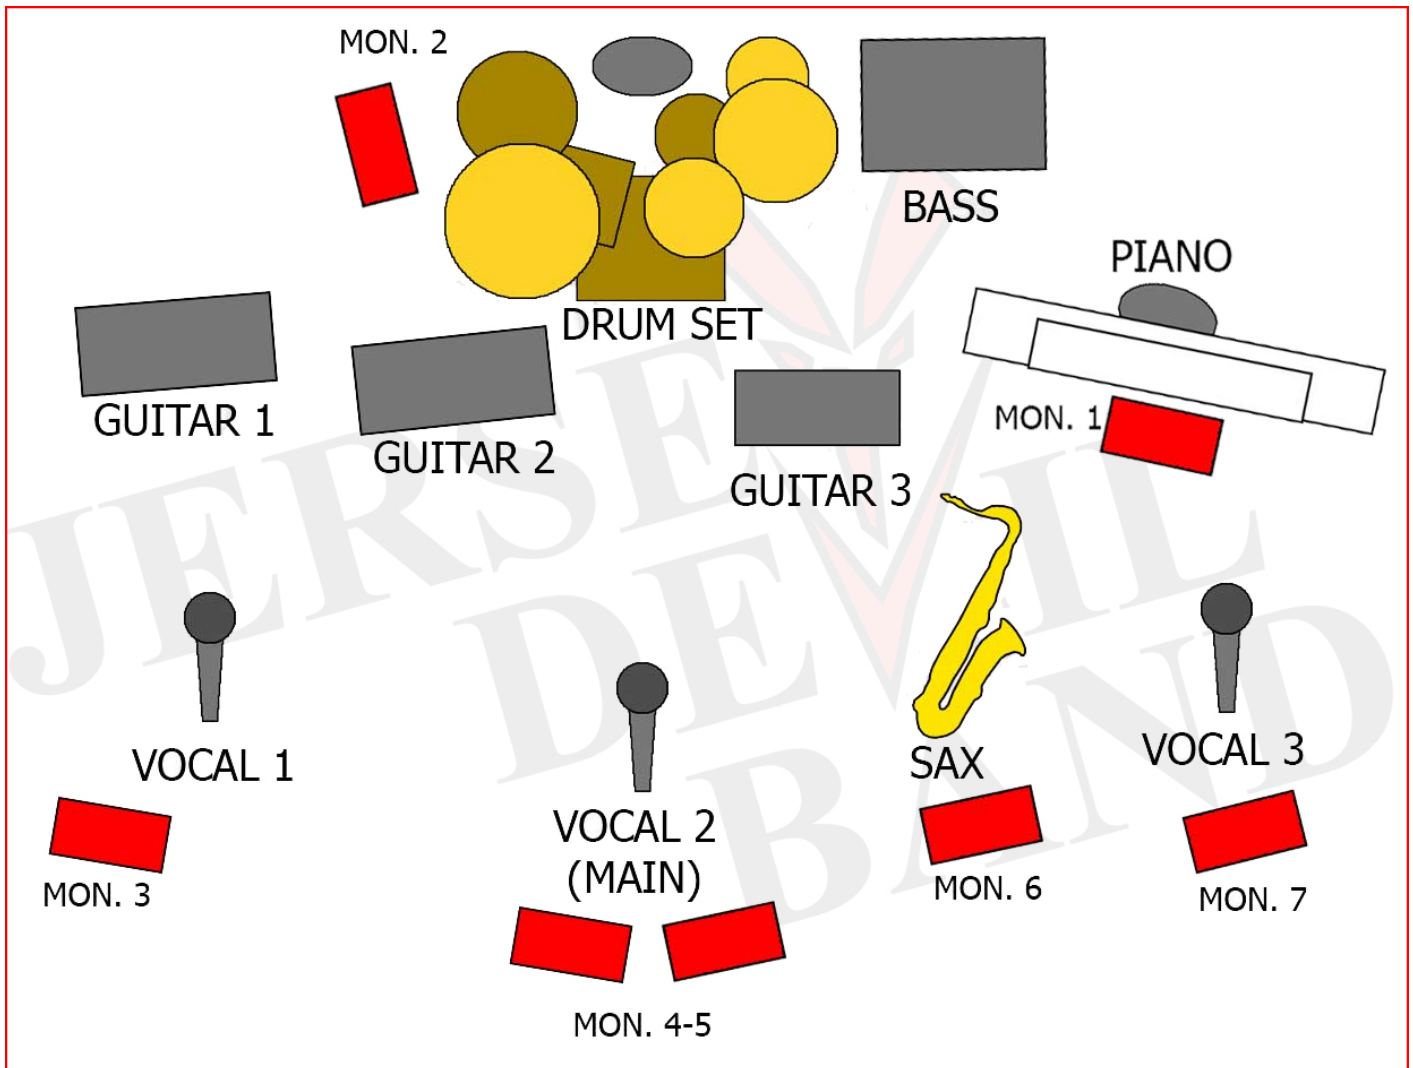

Stage Plan

JERSEY DEVIL BAND – 7 elementi:

- Piano & keyboard
- Guitar 1 + Vocal 1
- Drum
- Vocal 2 (main vocal) + Guitar 2
- Guitar 3
- Sax + percussion
- Bass + Vocal 3